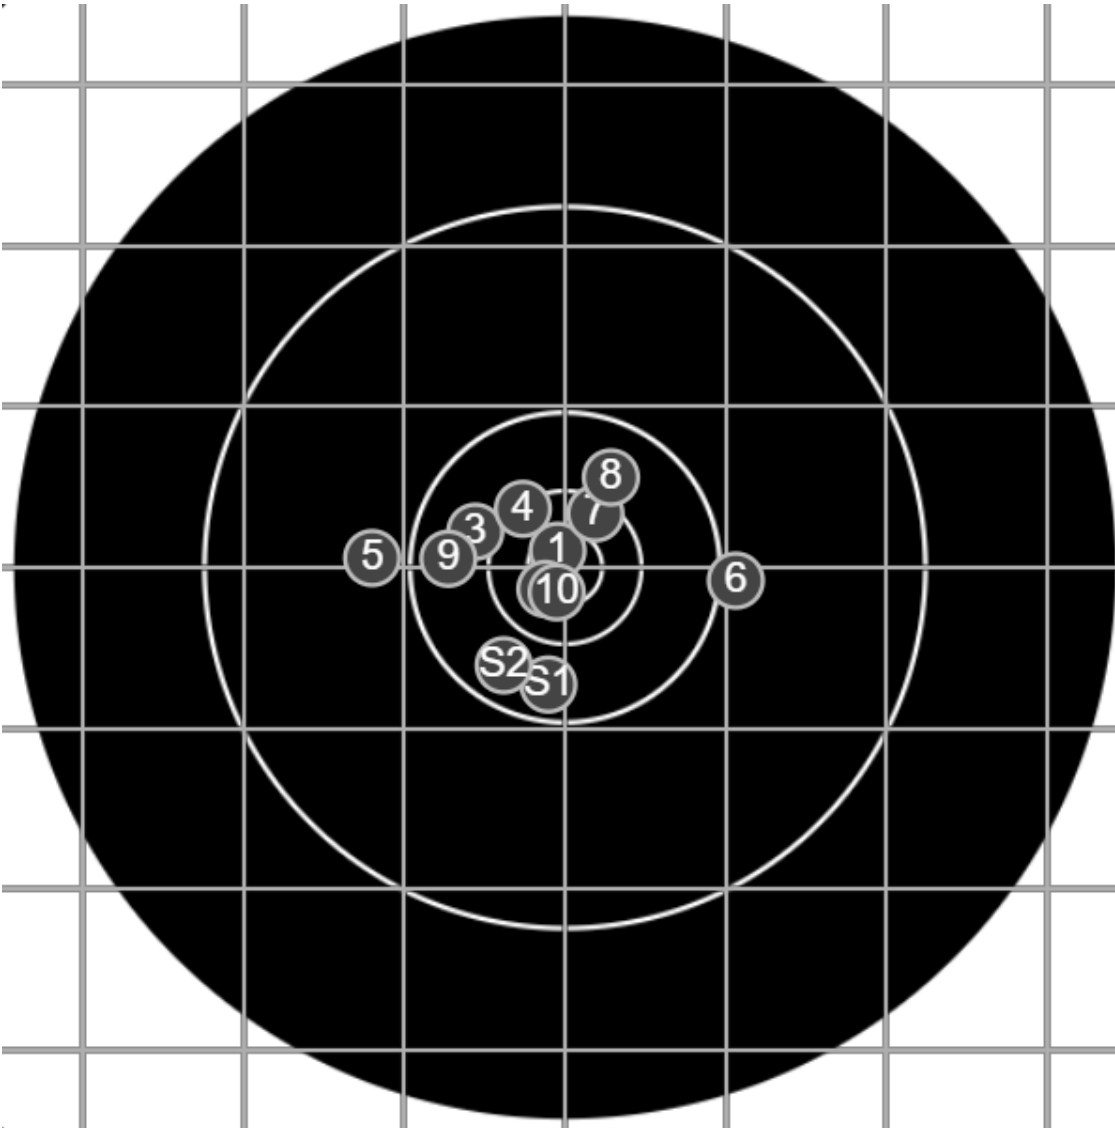

SILVER MOUNTAIN TARGETS
Made in Canada

true
12/14/2024
1:18:21 PM

BRC Club Shoot
Series 2
500 yards

BRC T4 [-61]
AU-500y

Group: 301.2 mm
(300.6w x 94.9h)

(F)

Shooter
Phil Mahon[m11]

53.3

FINAL
v: 2075, sd: 16.2

| # | fps | score |
|----|------|-------|
| 10 | 2095 | X |
| 9 | 2070 | 5 |
| 8 | 2098 | 5 |
| 7 | 2064 | 6 |
| 6 | 2073 | 4 |
| 5 | 2057 | 4 |
| 4 | 2100 | 6 |
| 3 | 2080 | 5 |
| 2 | 2059 | X |
| 1 | 2058 | X |
| S2 | 2077 | (5) |
| S1 | 2044 | (5) |

FINAL
v: 2086, sd: 9.6

| # | fps | score |
|----|------|-------|
| 10 | 2066 | 5 |
| 9 | 2086 | 5 |
| 8 | 2075 | X |
| 7 | 2093 | 5 |
| 6 | 2094 | 6 |
| 5 | 2098 | 6 |
| 4 | 2094 | 6 |
| 3 | 2084 | X |
| 2 | 2090 | 5 |
| 1 | 2080 | 5 |
| S2 | 2116 | (5) |
| S1 | 2091 | (6) |